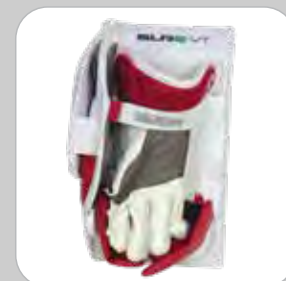

CATCH GLOVES / BLOCKERS

THESE STANDARD COLORS AVAILABLE

T SLR2 YOUTH

- Large front catch profile for an open pocket area
- Wide and extra deep T-web pocket for puck retention
- Molded front thumb, back, thumb, and palm section for added shape and performance
- Neoprene flex inner hand for glove control
- Positive grip inner hand base
- Padded wrist strap with increased adjustment
- Fingertip deflecting rail
- Easy close construction
- Flared back cuff for increased wrist movement
- Heat moldable for custom fit and quicker break-in
- Notched heel for stick placement while shooting
- Adjustable wrist strap

VENTUS
SLR2 YOUTH

THESE STANDARD COLORS AVAILABLE

B SLR2 YOUTH

- Angled top blocking board
- Air cushioned back hand shock pad
- Full finger protection
- Full side shield hand protection
- Index finger side guard
- Tapered bottom edge for paddle down movements
- Tapered top board for added wrist movement
- Adjustable wrist strap
- High quality VX suede palm for durability and feel
- Flex cuff design