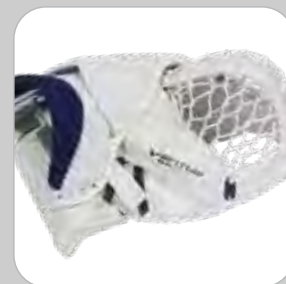

CATCH GLOVES / BLOCKERS

THESE STANDARD COLORS AVAILABLE

T SLR2 YOUTH

- Large front catch profile for an open pocket area
- Wide and extra deep T-web pocket for puck retention
- Molded front thumb, back, thumb, and palm section for added shape and performance
- Neoprene flex inner hand for glove control
- Positive grip inner hand base
- Padded wrist strap with increased adjustment
- Fingertip deflecting rail
- Easy close construction
- Flared back cuff for increased wrist movement
- Heat moldable for custom fit and quicker break-in
- Notched heel for stick placement while shooting
- Adjustable wrist strap