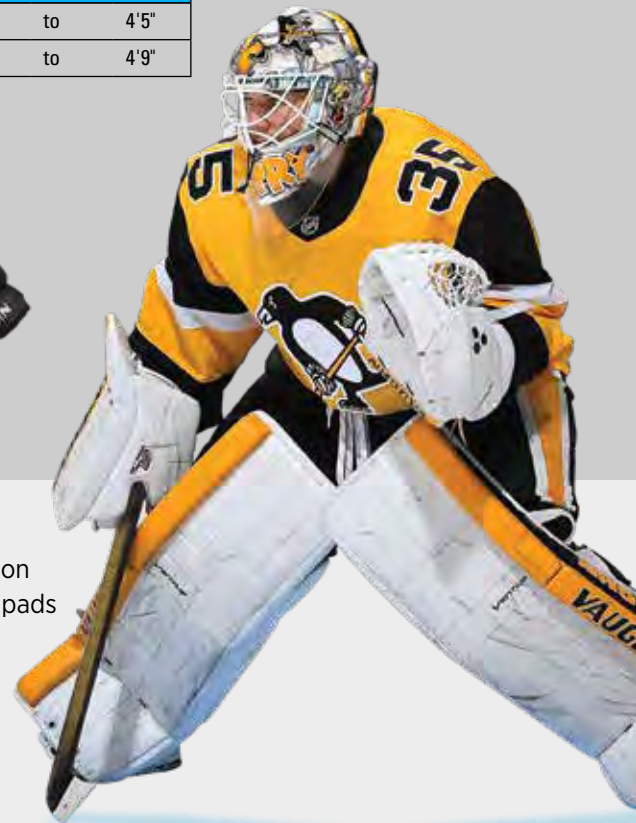

T V9 YOUTH

- Easy close design with extra flexibility
- Optimized shape for puck coverage on the ice
- Large deep T-web pocket
- Adjustable wrist strap for glove security
- Full back hand padding
- Molded front thumb, back thumb and palm sections
- Open front design
- Colors: White/Black only

VELOCITY YOUTH

B V9 YOUTH

- Curved flare at top blocking board
- Side shield for added coverage and protection
- Contoured cuff for increased wrist movement
- Side index finger pad
- Full finger protection
- Tapered top and bottom board edges
- Palm position optimized for picking stick up off ice
- Molded thumb protector
- Colors: White/Black only

YOUTH FITTING GUIDE			
S/M	4'	to	4'5"
M/L	4'6"	to	4'9"

VP V9 YOUTH

- Design gives greater chest and belly coverage
- Increased vertical adjustment for chest pad
- Adjustable arm length
- Full adjustable spine protection
- Molded shoulder and arm caps
- Side elbow impact protection
- Molded forearm and bicep pads
- HD foams in Chest pad
- Segmented shoulder floaters
- Available in youth sizes S/M and M/L