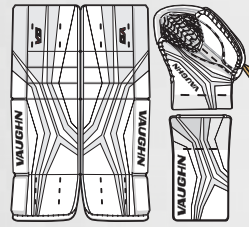

WHITE/WHITE QUICKSLIDE (104)