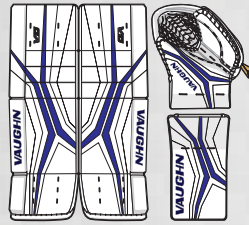

WATER/SHAKER BOTTLE

FEATURES

- PBA free injected plastic
- Screw-on top with flip-top opening
- Size: 28 oz.

COLOR CHART

THESE AND MANY MORE COLORS AVAILABLE

WHITE/BLACK QUICKSLIDE (101)

WHITE/RED QUICKSLIDE (102)

WHITE/BLUE QUICKSLIDE (103)

WHITE/WHITE QUICKSLIDE (104)

BLACK/BLACK QUICKSLIDE (105)

WHITE/BLACK/BLACK (106)

WHITE/WHITE/RED (107)

WHITE/WHITE/BLUE (108)

ALL WHITE (109)

ALL BLACK (110)