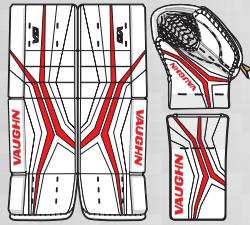

WATER/SHAKER BOTTLE

FEATURES

- PBA free injected plastic
- Screw-on top with flip-top opening
- Size: 28 oz.

COLOR CHART

THESE AND MANY MORE COLORS AVAILABLE

WHITE/BLACK QUICKSLIDE (101)

WHITE/RED QUICKSLIDE (102)

WHITE/BLUE QUICKSLIDE (103)

WHITE/WHITE QUICKSLIDE (104)

BLACK/BLACK QUICKSLIDE (105)

WHITE/BLACK/BLACK (106)

WHITE/WHITE/RED (107)

WHITE/WHITE/BLUE (108)

ALL WHITE (109)

ALL BLACK (110)