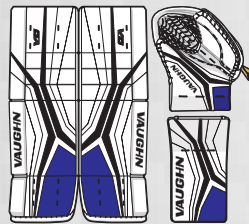

WHITE/BLACK/BLUE (113)