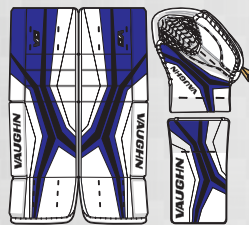

WHITE/BLACK/BLUE/WHITE (123)