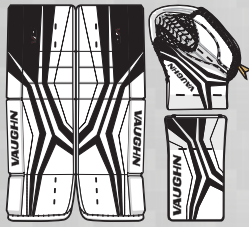

T-SHIRT

FEATURES

- T-shirt available in short sleeve style
- Cotton construction with athletic cut
- Athletic gray color with blue and black print
- Available in adult sizes M, L, XL, XXL

VBP BACKPACK

FEATURES

WATER/SHAKER BOTTLE

FEATURES

- PBA free injected plastic
- Screw-on top with flip-top opening
- Size: 28 oz.

COLOR CHART

THESE AND MANY MORE COLORS AVAILABLE

WHITE/BLACK QUICKSLIDE (101)

WHITE/RED QUICKSLIDE (102)

WHITE/BLUE QUICKSLIDE (103)

WHITE/WHITE QUICKSLIDE (104)

BLACK/BLACK QUICKSLIDE (105)

WHITE/BLACK/BLACK (106)

WHITE/WHITE/RED (107)

WHITE/WHITE/BLUE (108)

ALL WHITE (109)

ALL BLACK (110)