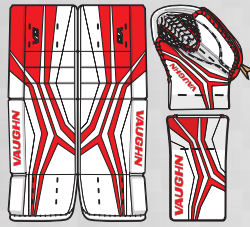

T-SHIRT

FEATURES

- T-shirt available in short sleeve style
- Cotton construction with athletic cut
- Athletic gray color with blue and black print
- Available in adult sizes M, L, XL, XXL

VBP BACKPACK

FEATURES

WATER/SHAKER BOTTLE

FEATURES

- PBA free injected plastic
- Screw-on top with flip-top opening
- Size: 28 oz.

COLOR CHART

THESE AND MANY MORE COLORS AVAILABLE

WHITE/BLACK QUICKSLIDE (101)

WHITE/RED QUICKSLIDE (102)

WHITE/BLUE QUICKSLIDE (103)

WHITE/WHITE QUICKSLIDE (104)

BLACK/BLACK QUICKSLIDE (105)

WHITE/BLACK/BLACK (106)

WHITE/WHITE/RED (107)

WHITE/WHITE/BLUE (108)

ALL WHITE (109)

ALL BLACK (110)