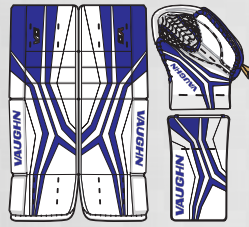

WATER/SHAKER BOTTLE

FEATURES

- PBA free injected plastic
- Screw-on top with flip-top opening
- Size: 28 oz.

COLOR CHART

THESE AND MANY MORE COLORS AVAILABLE

WHITE/BLACK QUICKSLIDE (101)

WHITE/RED QUICKSLIDE (102)

WHITE/BLUE QUICKSLIDE (103)

WHITE/WHITE QUICKSLIDE (104)

BLACK/BLACK QUICKSLIDE (105)

WHITE/BLACK/BLACK (106)

WHITE/WHITE/RED (107)

WHITE/WHITE/BLUE (108)

ALL WHITE (109)

ALL BLACK (110)