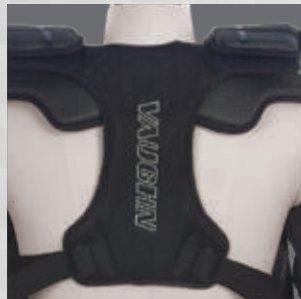

VP V10 PRO ARM AND CHEST PAD

FEATURES

- High density foams used for light weight and increased protection
- Chest design with longer front coverage with flex flap
- Extended side rib cage coverage
- Second shoulder cap extends into upper bicep area to increase coverage
- Flat profile arm caps increase coverage area
- Chest pad vertical adjustment system
- Large back pad with HD foam over spine area
- Large style shoulder floaters for maximum coverage
- Large shoulder cap provides increased impact resistance
- Back shoulder blade protection
- HD shoulder floaters with extended length and width for increased coverage area
- Designed to hold shoulder floaters square and secure
- High chest pad neck line design
- Available in sizes XS, S, M, L, XL

ADULT FITTING GUIDE			
XS	5'	to	5'2"
S	5'3"	to	5'5"
M	5'6"	to	5'9"
L	5'10"	to	6'
XL	6'1"	to	6'5"

VELOCITY
PRO