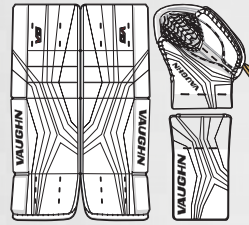

WATER/SHAKER BOTTLE

FEATURES

- PBA free injected plastic
- Screw-on top with flip-top opening
- Size: 28 oz.

COLOR CHART

THESE AND MANY MORE COLORS AVAILABLE

WHITE/BLACK QUICKSLIDE (101)

WHITE/RED QUICKSLIDE (102)

WHITE/BLUE QUICKSLIDE (103)

WHITE/WHITE QUICKSLIDE (104)

BLACK/BLACK QUICKSLIDE (105)

WHITE/BLACK/BLACK (106)

WHITE/WHITE/RED (107)

WHITE/WHITE/BLUE (108)

ALL WHITE (109)

ALL BLACK (110)