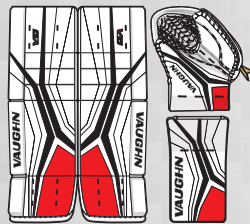

WHITE/BLACK/RED (112)