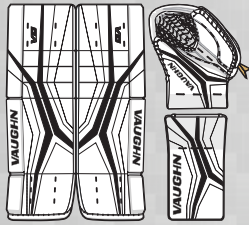

WHITE/BLACK/BLACK (106)