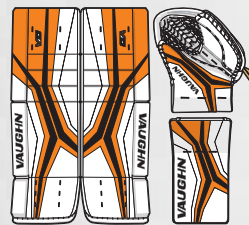

WHITE/NAVY/RED/WHITE (119)

WHITE/BLACK/GOLD/WHITE (120)

WHITE/SILVER/BLACK/WHITE (121)

WHITE/RED/BLACK/WHITE (122)

WHITE/BLACK/BLUE/WHITE (123)

WHITE/ORANG/NAVY/WHITE (124)

WHITE/GOLD/BLACK/WHITE (125)

SYNTHETIC LEATHER COLORS AVAILABLE

SWATCHES SHOWN MAY VARY SLIGHTLY IN COLOR

LIME GREEN WEAVE

SEA FOAM

RED

PURPLE

BLUE

EGGPLANT

ORANGE