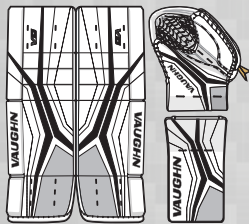

WATER/SHAKER BOTTLE

FEATURES

- PBA free injected plastic
- Screw-on top with flip-top opening
- Size: 28 oz.

COLOR CHART

THESE AND MANY MORE COLORS AVAILABLE

WHITE/BLACK QUICKSLIDE (101)

WHITE/RED QUICKSLIDE (102)

WHITE/BLUE QUICKSLIDE (103)

WHITE/WHITE QUICKSLIDE (104)

BLACK/BLACK QUICKSLIDE (105)

WHITE/BLACK/BLACK (106)

WHITE/WHITE/RED (107)

WHITE/WHITE/BLUE (108)

ALL WHITE (109)

ALL BLACK (110)