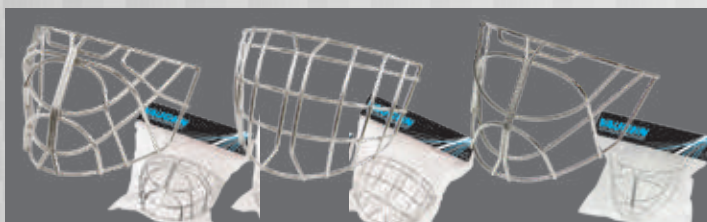

VTG 2200 PRO THROAT GUARD

FEATURES

- Wide design area for increased coverage area
- Perimeter mold line increases stiffness
- Injection molded for superior strength
- Smooth finish for added clarity and increased visibility
- Polycarbonate material with thicker dimension for added protection
- Flared chin for tighter fit against lower neck and chest
- Mounting clips and attachment laces are included
- Available in colors, Clear, Smoke, Blue tint, Red tint

VTG 2000 THROAT GUARD

FEATURES

- Injection molded for superior strength
- Polished mold for added clarity and increased visibility
- Polycarbonate material provides precise shape and strength
- Contoured shape adds strength for shock dispersal and added neck and chin coverage
- Flared chin for tighter fit against lower neck and chest area
- Mounting clips and attachment laces are included
- Available in colors, Clear, Smoke, Blue tint, Red tint

VTG 2000 Intermediate Also available in clear only

REPLACEMENT PARTS

We offer a full line of replacement parts for all Vaughn products, including: leg straps, toe straps and buckles, tie on toe assemblies,

knee spacers, blocker palms, mask hardware, sweatbands, chin cups and replacement cages, plastic hardware for arm and chest protectors and

replacement blocker board inserts. *See our website for more replacement parts: vaughnhockey.com*