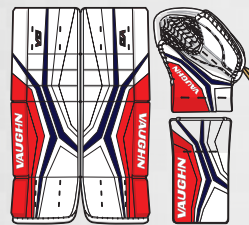

WATER/SHAKER BOTTLE

FEATURES

- PBA free injected plastic
- Screw-on top with flip-top opening
- Size: 28 oz.

COLOR CHART

THESE AND MANY MORE COLORS AVAILABLE

WHITE/BLACK QUICKSLIDE (101)

WHITE/RED QUICKSLIDE (102)

WHITE/BLUE QUICKSLIDE (103)

WHITE/WHITE QUICKSLIDE (104)

BLACK/BLACK QUICKSLIDE (105)

WHITE/BLACK/BLACK (106)

WHITE/WHITE/RED (107)

WHITE/WHITE/BLUE (108)

ALL WHITE (109)

ALL BLACK (110)

WHITE/BLACK/SILVER (111)

WHITE/BLACK/RED (112)

WHITE/BLACK/BLUE (113)

WHITE/BLACK/ORANGE (114)

WHITE/BLACK/GOLD (115)

WHITE/BLACK/SILVER/WHITE (116)

WHITE/BLACK/RED/WHITE (117)

WHITE/BLACK/BLUE/WHITE (118)