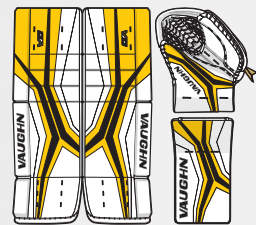

WHITE/GOLD/BLACK/WHITE (125)

SYNTHETIC LEATHER COLORS AVAILABLE

SWATCHES SHOWN MAY VARY SLIGHTLY IN COLOR