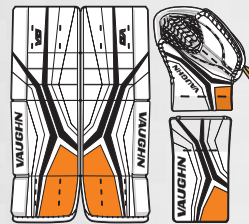

WHITE/BLACK/ORANGE (114)